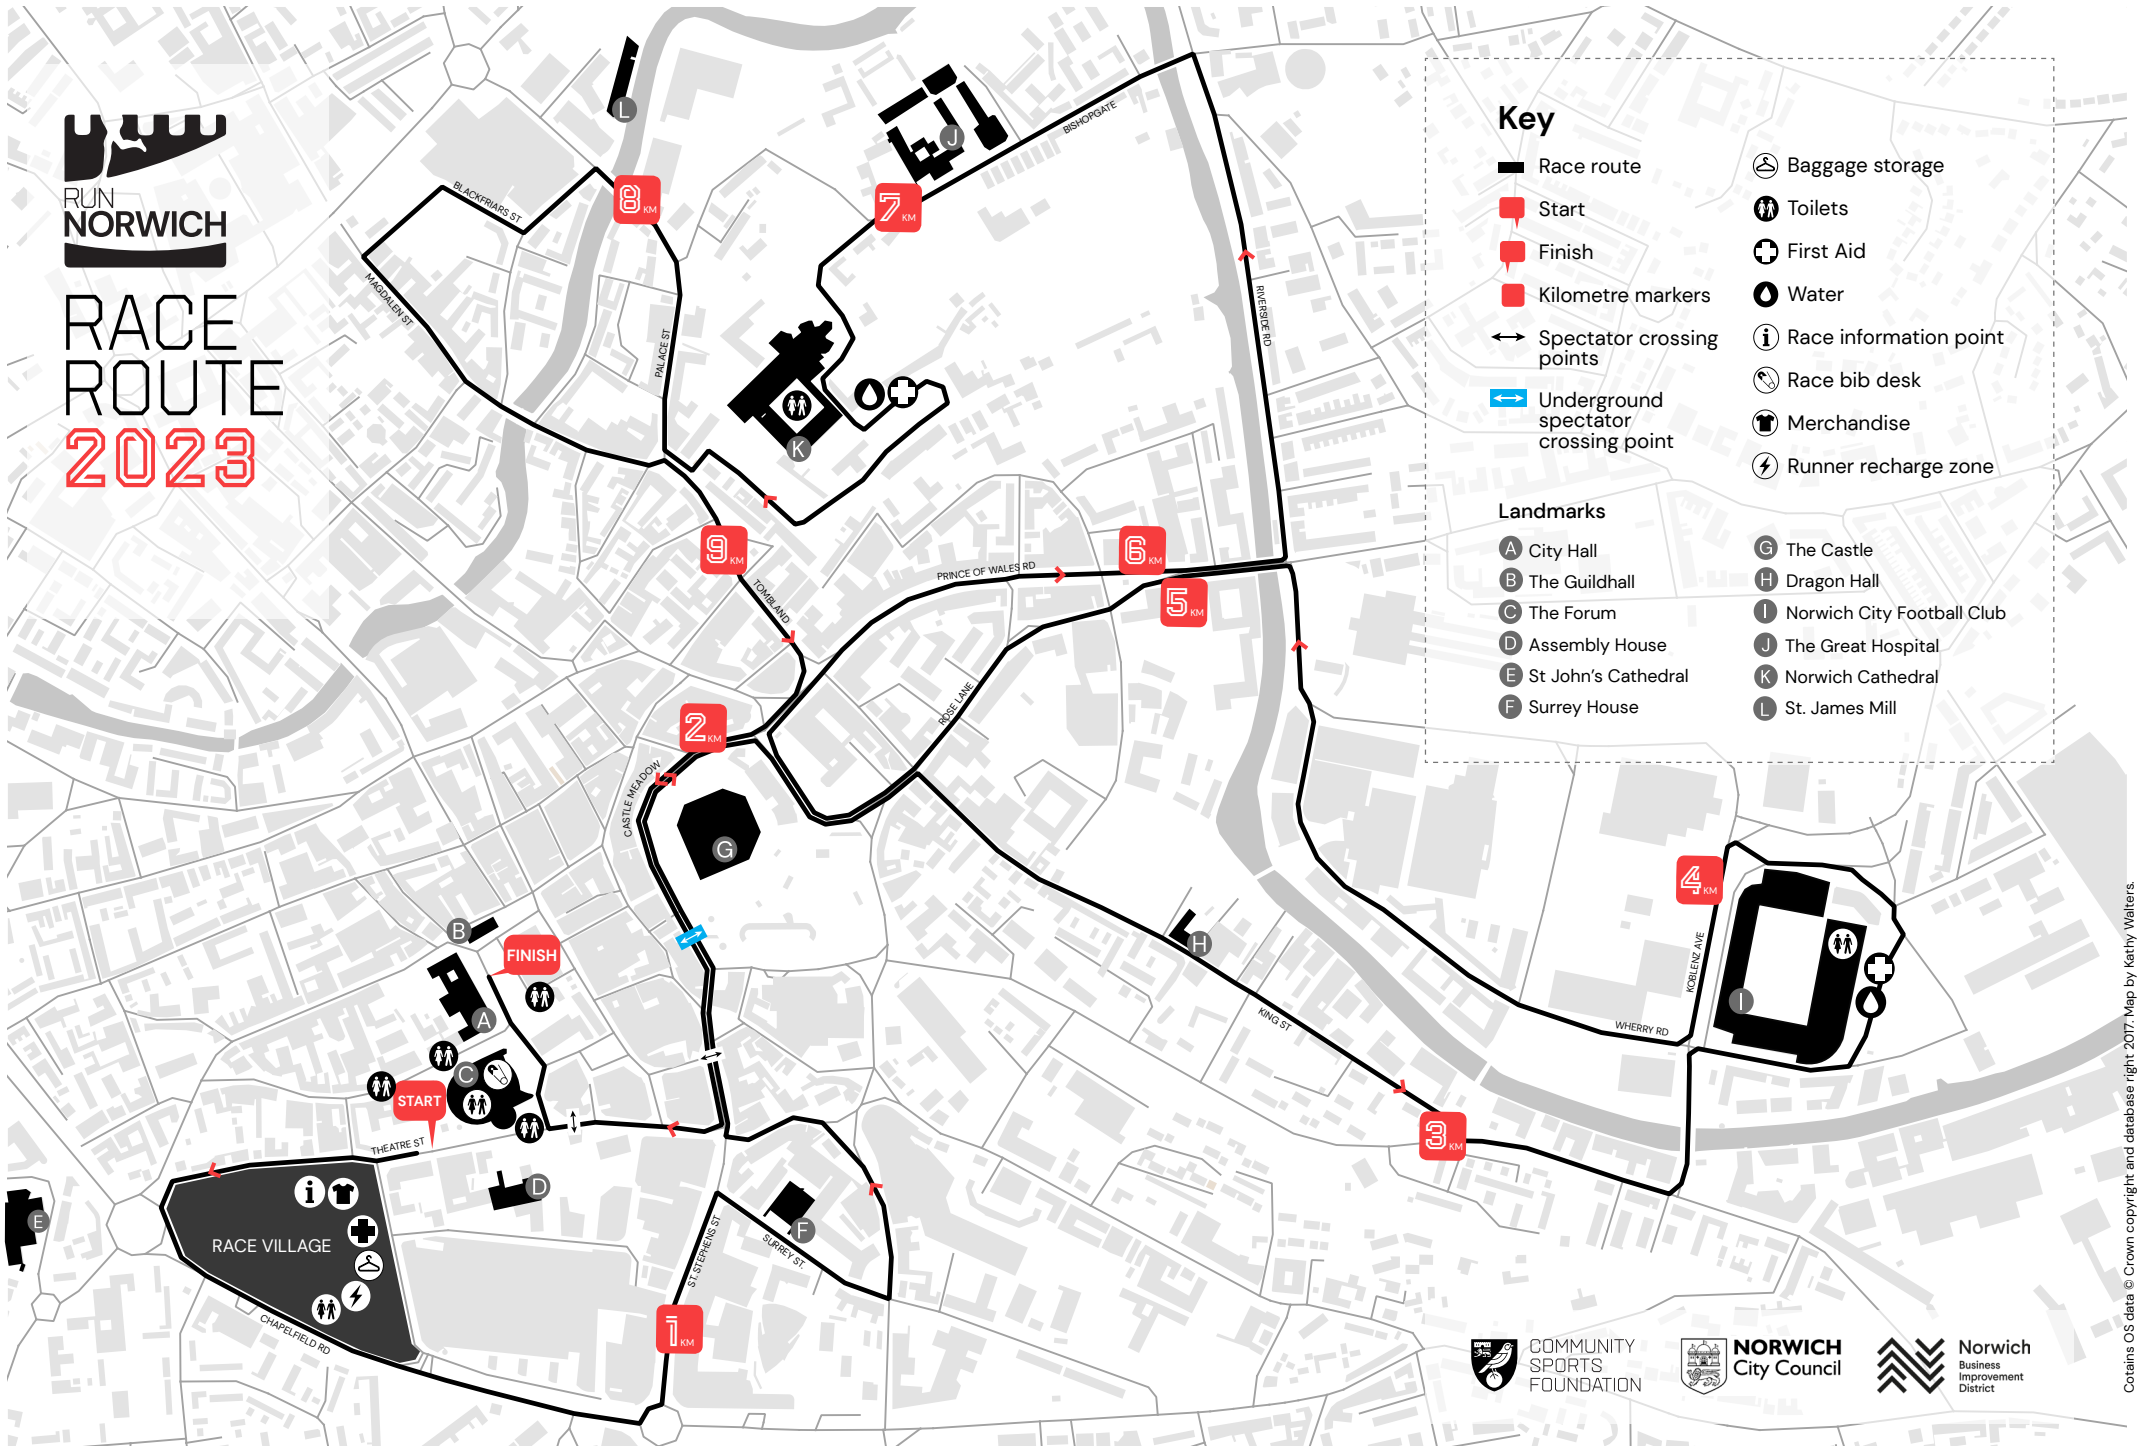

RACE ROUTE 2023

Key

- Race route
- Start
- Finish
- Kilometre markers
- Spectator crossing points
- Underground spectator crossing point
- Baggage storage
- Toilets
- First Aid
- Water
- Race information point
- Race bib desk
- Merchandise
- Runner recharge zone

Landmarks

- A** City Hall
- B** The Guildhall
- C** The Forum
- D** Assembly House
- E** St John's Cathedral
- F** Surrey House
- G** The Castle
- H** Dragon Hall
- I** Norwich City Football Club
- J** The Great Hospital
- K** Norwich Cathedral
- L** St. James Mill