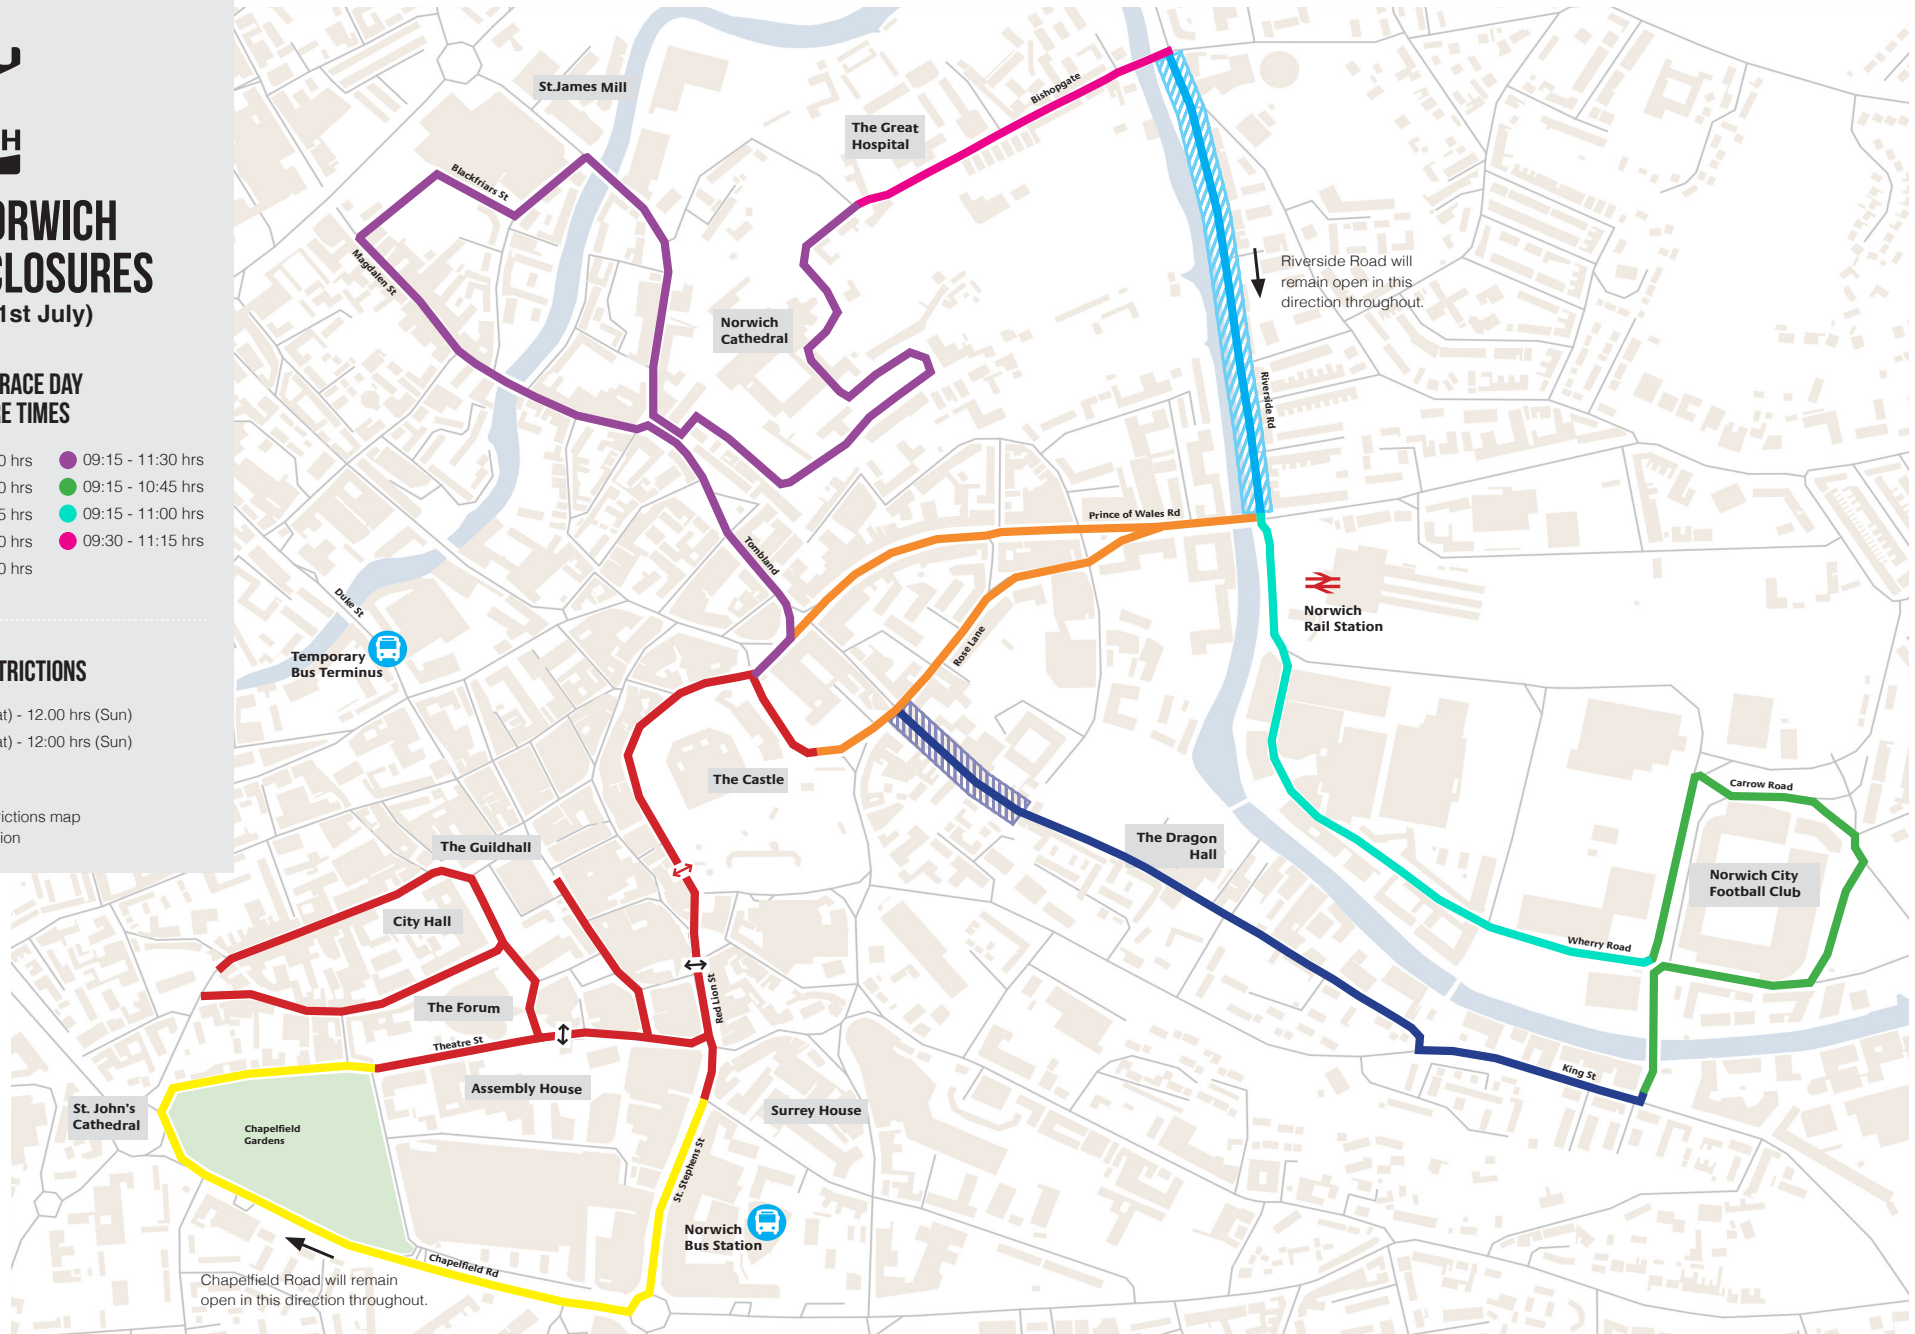

RUN NORWICH ROAD CLOSURES (Sunday 21st July)

ANTICIPATED RACE DAY ROAD CLOSURE TIMES

- 05:00 - 11:30 hrs
- 07:00 - 13:00 hrs
- 09:00 - 10:15 hrs
- 09:15 - 10:30 hrs
- 09:00 - 11:00 hrs
- 09:15 - 11:30 hrs
- 09:15 - 10:45 hrs
- 09:15 - 11:00 hrs
- 09:30 - 11:15 hrs

PARKING RESTRICTIONS

- 16:00 (Sat) - 12:00 hrs (Sun)
- 18:00 (Sat) - 12:00 hrs (Sun)

See parking restrictions map for more information

Chapelfield Road will remain open in this direction throughout.

Riverside Road will remain open in this direction throughout.

- ↔ Spectator crossing points
- ↔ Underground spectator crossing point